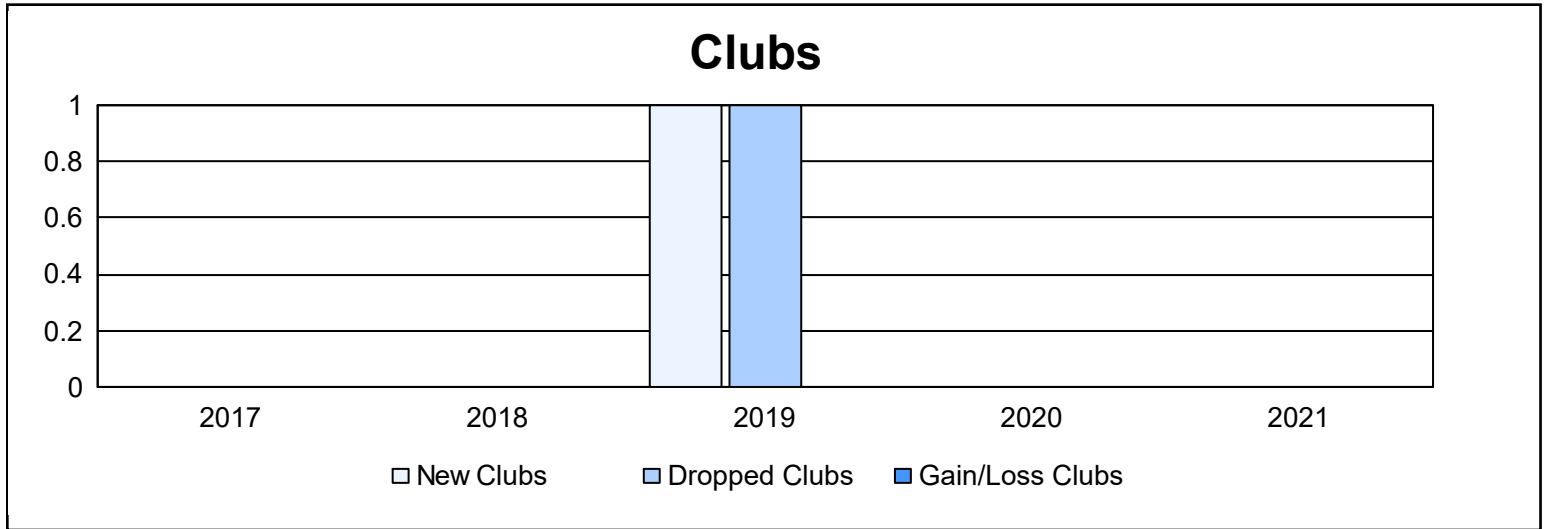

Year	New Clubs	Dropped Clubs	Gain/Loss Clubs	New Members	Charter Members	Reinstate Members	Transfer Members	Total Member Added	Total Members Dropped	Gain/Loss Members
2016-2017	0	0	0	46	0	1	1	48	45	3
2017-2018	0	0	0	25	0	0	1	26	59	-33
2018-2019	1	1	0	58	25	1	0	84	59	25
2019-2020	0	0	0	26	0	1	0	27	53	-26
2020-2021	0	0	0	15	0	1	0	16	42	-26
Average	0	0	0	34	5	1	0	40	52	-11

Membership Composition June 2021 Cumulative

Gender Composition June 2021 Cumulative