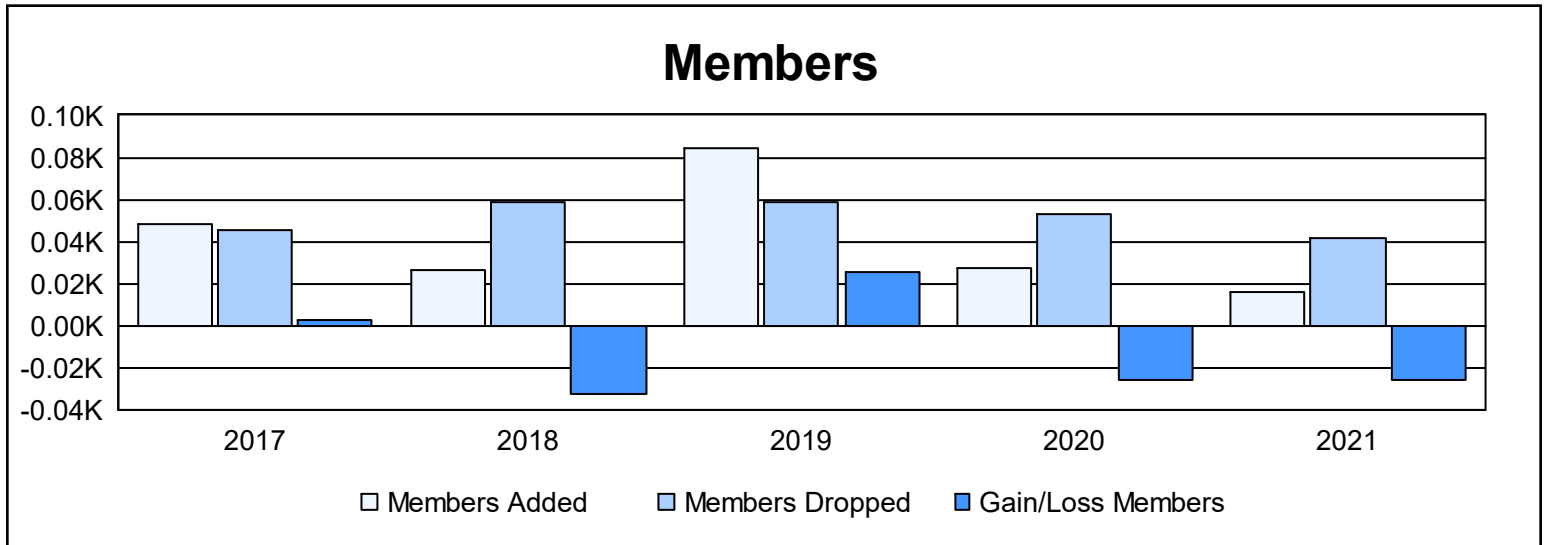

Year	New Clubs	Dropped Clubs	Gain/Loss Clubs	New Members	Charter Members	Reinstate Members	Transfer Members	Total Member Added	Total Members Dropped	Gain/Loss Members
2016-2017	0	0	0	46	0	1	1	48	45	3
2017-2018	0	0	0	25	0	0	1	26	59	-33
2018-2019	1	1	0	58	25	1	0	84	59	25
2019-2020	0	0	0	26	0	1	0	27	53	-26
2020-2021	0	0	0	15	0	1	0	16	42	-26
Average	0	0	0	34	5	1	0	40	52	-11

Membership Composition June 2021 Cumulative

Gender Composition June 2021 Cumulative