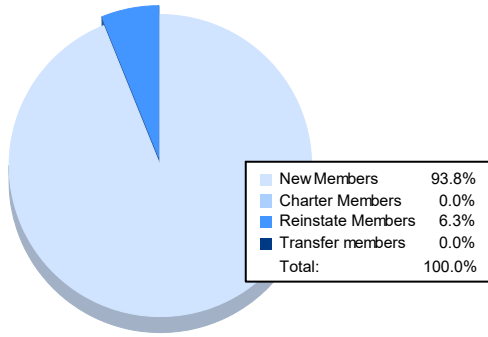

Year	New Clubs	Dropped Clubs	Gain/Loss Clubs	New Members	Charter Members	Reinstate Members	Transfer Members	Total Member Added	Total Members Dropped	Gain/Loss Members
2016-2017	0	0	0	46	0	1	1	48	45	3
2017-2018	0	0	0	25	0	0	1	26	59	-33
2018-2019	1	1	0	58	25	1	0	84	59	25
2019-2020	0	0	0	26	0	1	0	27	53	-26
2020-2021	0	0	0	15	0	1	0	16	42	-26
Average	0	0	0	34	5	1	0	40	52	-11

Membership Composition June 2021 Cumulative

Gender Composition June 2021 Cumulative